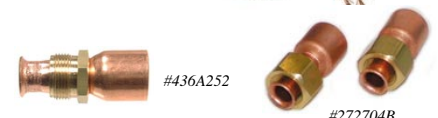

Honeywell Male 1/2" O.D. Flare

Part #	Description	Operation	Fig.
# V8043C1116	1/2" O.D. Flare	Norm Closed	A \$74.99
# V8043D1197	1/2" O.D. Flare	Norm Open	B \$74.99
Part #	Description	Operation	Fig.
# V8043C3310	1/2" Invert Flare	Norm Closed	C \$74.99
# V8043D3318	1/2" Invert Flare	Norm Open	D \$74.99

A 1/2" O.D. Flare w/end switch, N.C.

B 1/2" O.D. Flare w/o end switch, N.O.

C (Erie Replacement) N.C.

D (Erie Replacement) N.O.

Erie "Pop-Top" Zone Valves

Used in fan coil and baseboard applications. 2 Position spring return. Pop-top allows easy change of actuators. Symmetric body for easy install. Higher close-off pressure than traditional Erie valves. 2 Way Body Sold Separate

# AG13A020	Normally Closed Head Only	\$ 49.99	Adapters
# AG23A020	Normally Open Head Only	\$ 49.99	# 272704B 1/2" FPT x 3/4" Sweat, Sold/Pr \$ 9.99
# VT2343	1/2" Inverted Flare Body Only	\$ 24.99	# 436A252 1/2" MPT x 3/4" Sweat, Sold/Each \$ 4.39