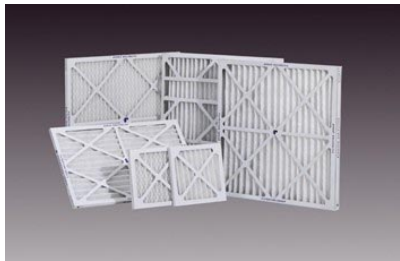

Dafco Filtration Group

As a full line Dafco dealer Metro can supply you with any of your filter needs. Contact our sales team today for pricing and availability!

Fiberglass Throw-Away Filters

Disposable panels are constructed using a double skinned progressively dense fibreglass or 100% polyester media. Two metal grids are thermally bonded to the internal side of a heavy-duty one-piece Kraft fibreboard frame. Standard sizes are available in 1" and 2" depth. Special sizes are available in 1/2", 1", and 2" depth. Excellent for use in residential furnaces and commercial equipment. Most economical method to filter air.

Pleated Throw-Away Filters

The Areostar Pleated air filter incorporates a 100% electro statically charged media. The Series 400 filters offer mid efficiency filtration and a reasonable cost. They can be adapted to any HVAC equipment with little or no retrofitting. Typically used as a primary filter or as a pre filter to higher efficient filters. Series 400 filters are available in standard or custom sizing in 1", 2", 4" depths and in standard and high capacity models. Standard Capacity- MERV 7, High Capacity MERV 8. High initial efficiency. Low initial pressure drop. Replaces standard panel filters, media pads, and non pleated disposable filters